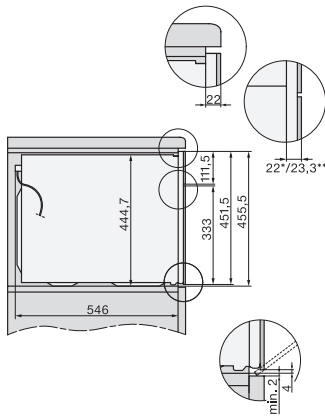

H 7440 BM

Kompaktní pečicí trouba s mikrovlnou
s automatickými programy a kombinovanými provozními způsoby

side view H7000 BM, installation drawings

built-in H7000 BM, installation drawing

built-in H7000 BM build-under, installation drawings

installation H7000 BM, installation drawing

H7000 handle, installation drawing

Installation H7000 BM XL, installation drawings

side view H7000 BM build-under, installation drawings

side view Kombi BM XL, installation drawings