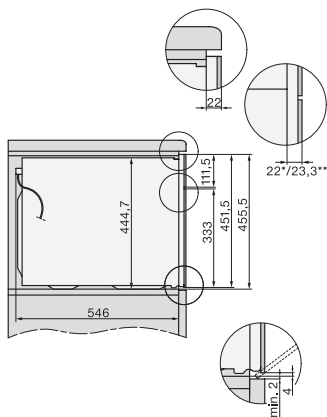

H 7440 BM

Kompaktní pečicí trouba s mikrovlnou
s automatickými programy a kombinovanými provozními způsoby

side view H7000 BM, installation drawings

built-in H7000 BM, installation drawing

built-in H7000 BM build-under, installation drawings

installation H7000 BM, installation drawing

H7000 handle, installation drawing

H7000 handle, glass, installation drawings

Installation H7000 BM XL, installation drawings

side view H7000 BM build-under, installation drawings